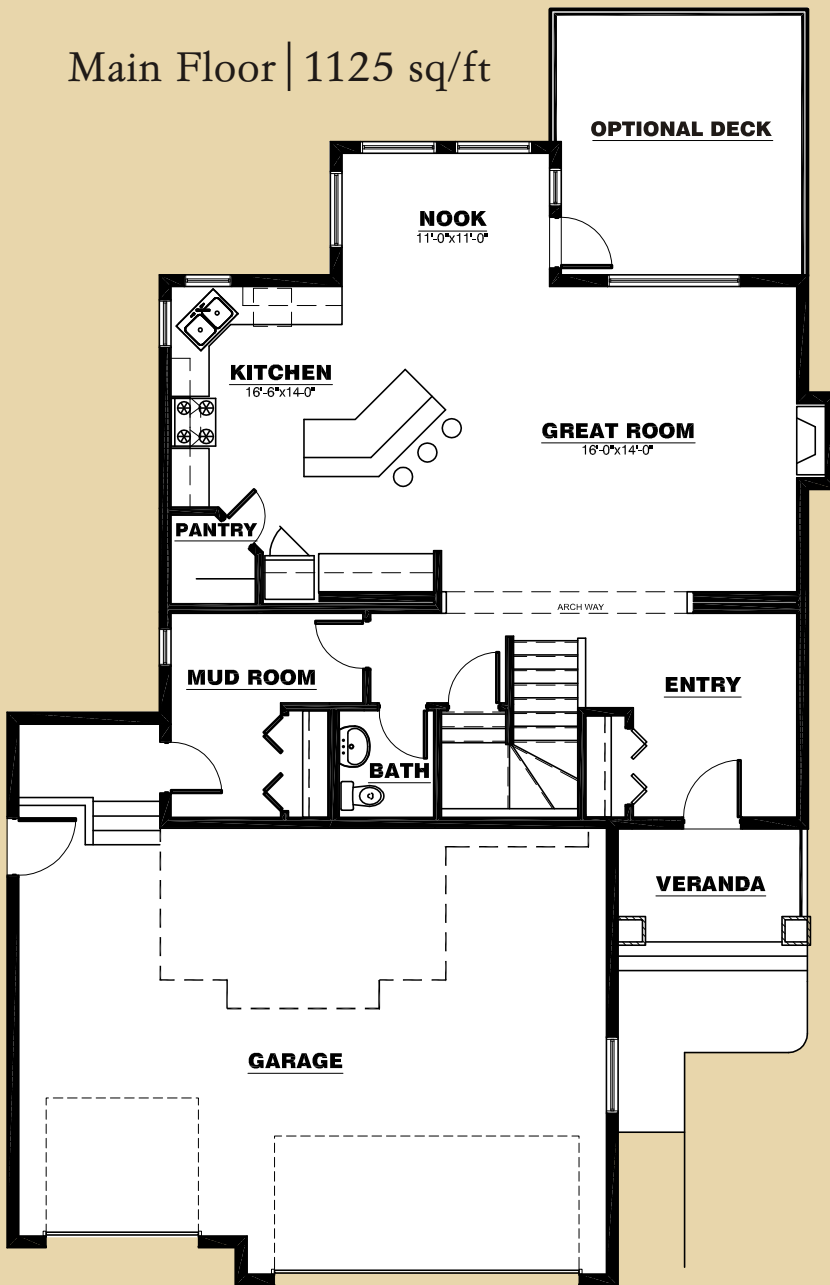

The Etienne | 2202 SQ.FT.

Main Floor | 1125 sq/ft

Second Floor | 1077 sq/ft